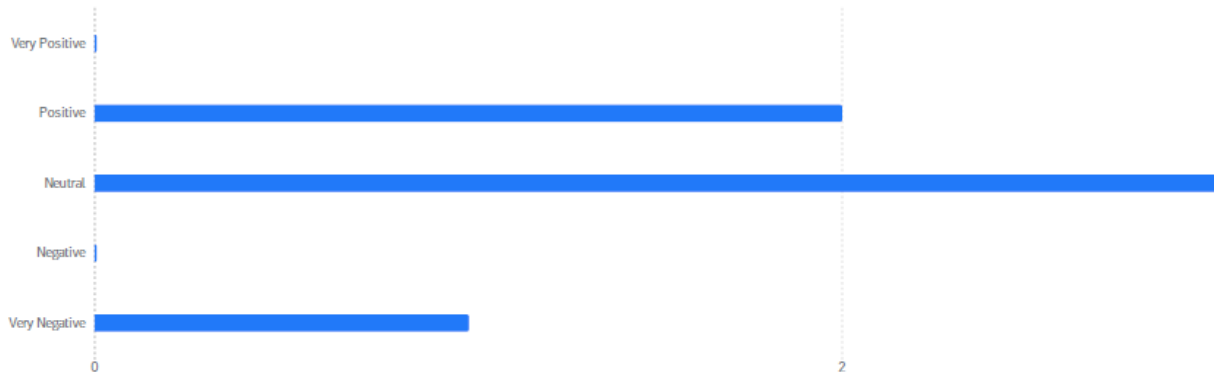

How do you feel about the direction the University is headed? 6 ⓘ

How do you feel about the direction the University is headed? 6 ⓘ

Q8 - How do you feel about the direction the University is headed?	Percentage	Count
Very Positive	0%	0
Positive	33%	2
Neutral	50%	3
Negative	0%	0
Very Negative	17%	1
Sum	100%	6

How do you feel about the direction the University is headed? 6 ⓘ

How do you feel about the direction the University is headed?	Average	Minimum	Maximum	Count
Very Positive	-	-	-	0
Positive	2.00	2.00	2.00	2
Neutral	3.00	3.00	3.00	3
Negative	-	-	-	0
Very Negative	5.00	5.00	5.00	1